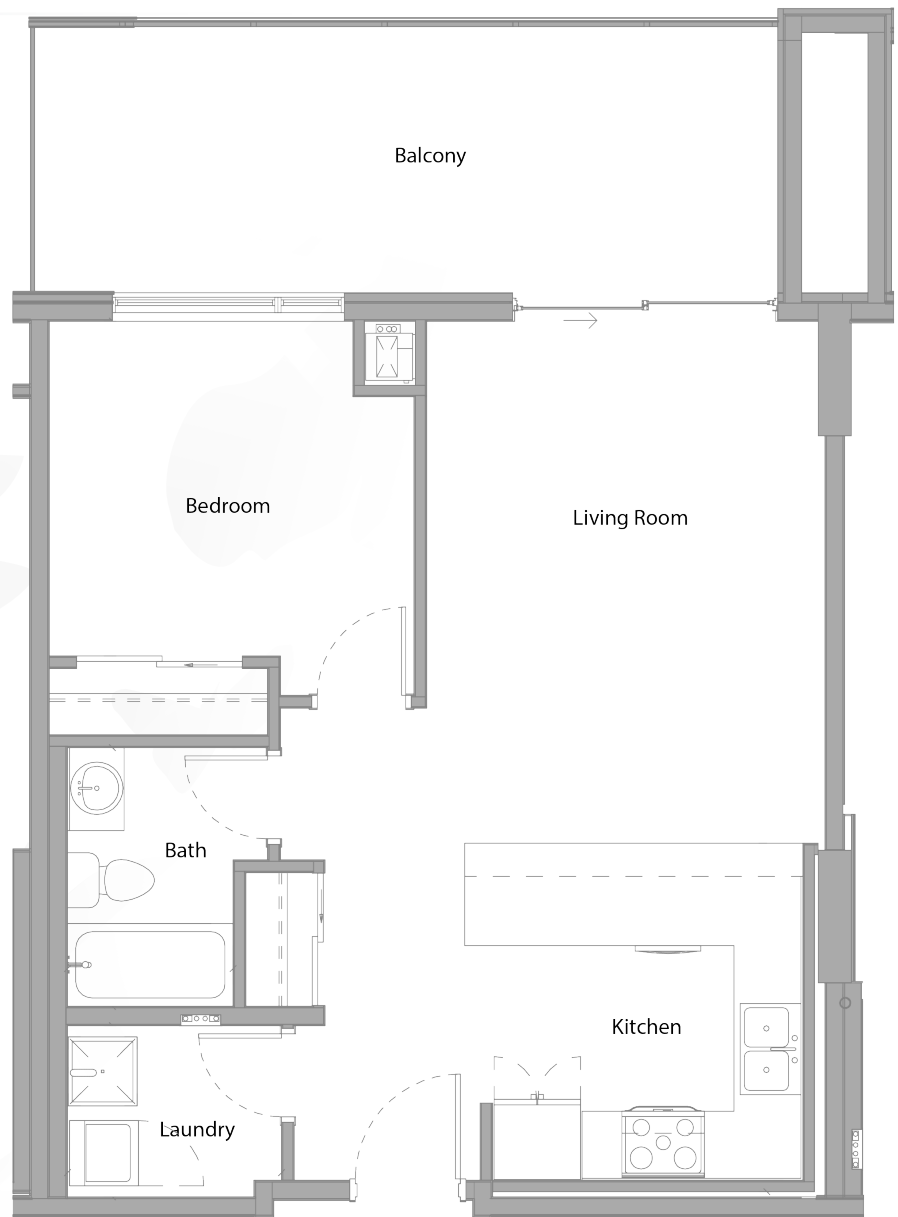

Cosenza

986 sq.ft. (interior) | 511 sq.ft. (exterior)

1,497 total sq.ft

2 Bedroom

Torino

820 sq.ft. (interior) | 284 sq.ft. (exterior)
1,104 total sq.ft

2 Bedroom

Venezia

614 sq.ft. (interior) | 198 sq.ft. (exterior)

812 total sq.ft

1 Bedroom

Friuli

614 sq.ft. (interior) | 198 sq.ft. (exterior)

812 total sq.ft

1 Bedroom

Calabria