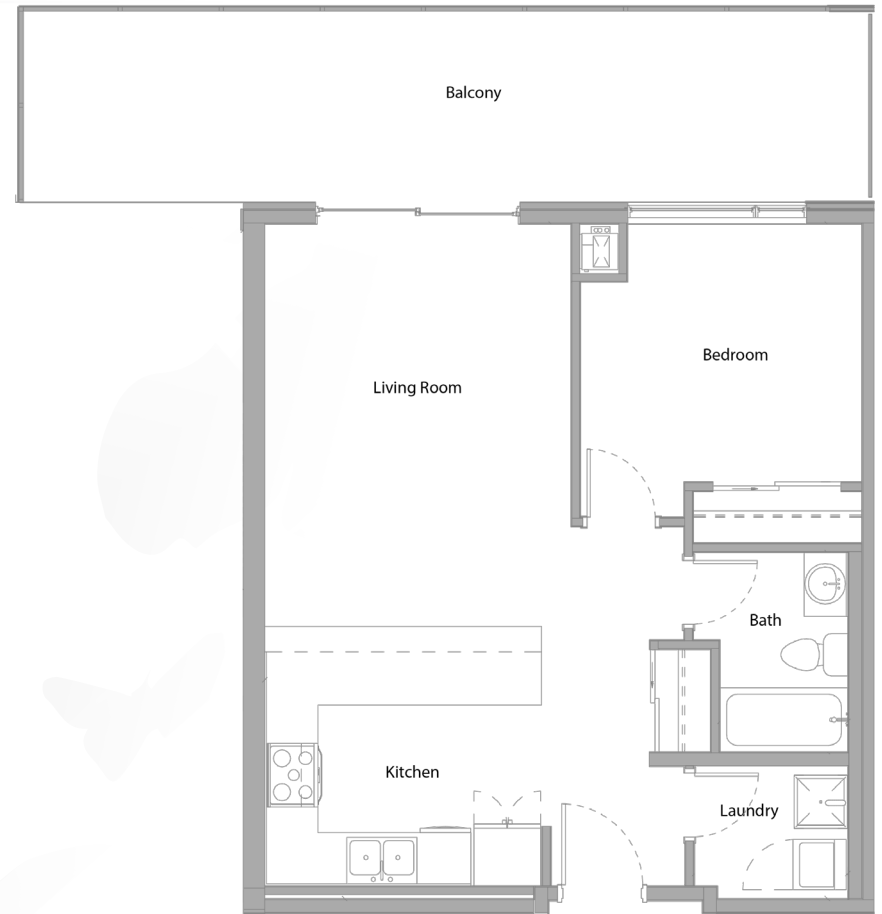

790 sq.ft. (interior) | 186 sq.ft. (exterior)

976 total sq.ft

1 Bedroom + Den

Palermo

614 sq.ft. (interior) | 271 sq.ft. (exterior)
885 total sq.ft

1 Bedroom

**For more information
please contact:**

info@rosewaterstates.com
519-451-1351