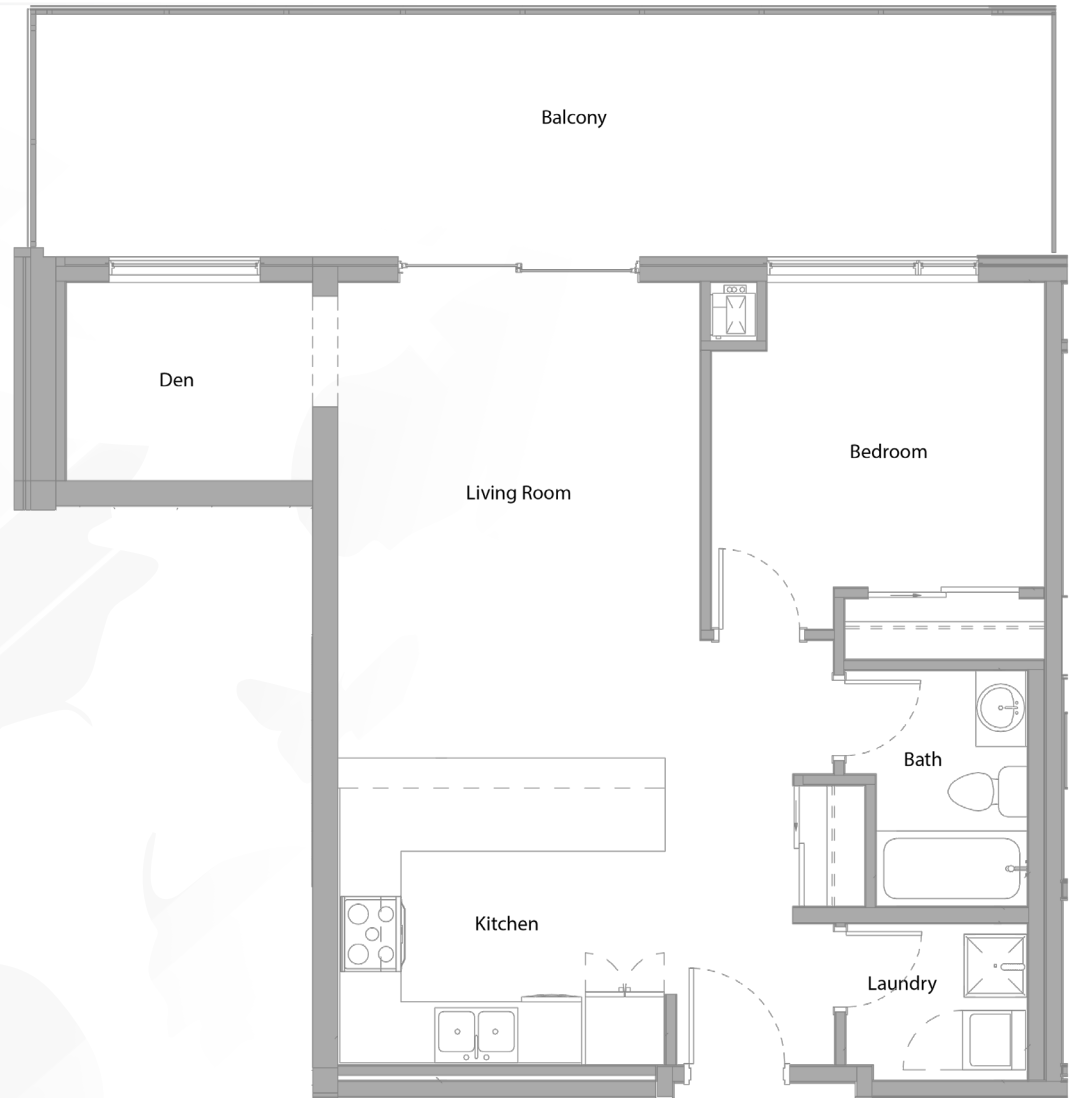

1,120 sq.ft. (interior) | 367 sq.ft. (exterior)
1,487 total sq.ft

2 Bedroom

Milano

673 sq.ft. (interior) | 277 sq.ft. (exterior)

950 total sq.ft

1 Bedroom + Den

Damask

Messina

614 sq.ft. (interior) | 197 sq.ft. (exterior)

811 total sq.ft

1 Bedroom

Damask

Pisa

587 sq.ft. (interior) | 198 sq.ft. (exterior)

785 total sq.ft

1 Bedroom