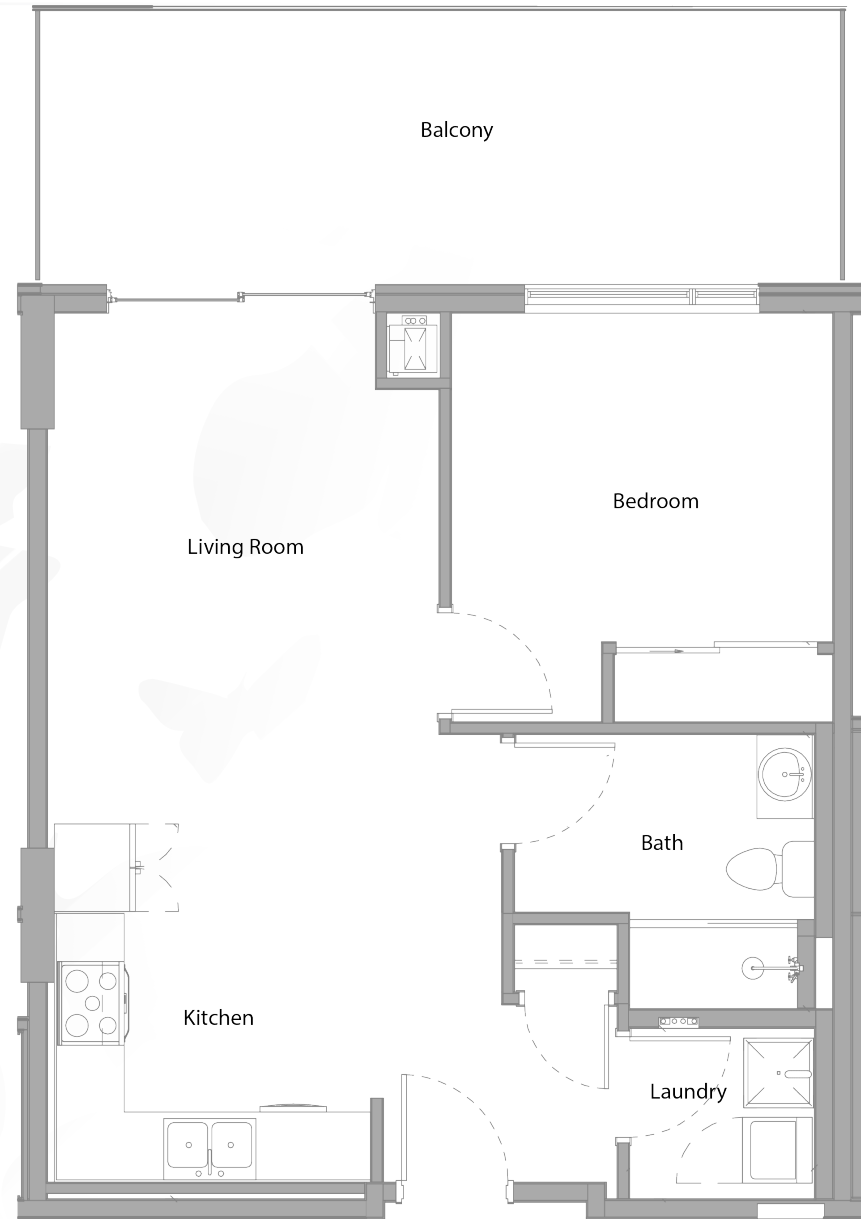

1,120 sq.ft. (interior) | 367 sq.ft. (exterior)
1,487 total sq.ft

2 Bedroom

Milano

673 sq.ft. (interior) | 277 sq.ft. (exterior)

950 total sq.ft

1 Bedroom + Den

Damask

Messina

614 sq.ft. (interior) | 197 sq.ft. (exterior)

811 total sq.ft

1 Bedroom

Damask

Pisa

587 sq.ft. (interior) | 198 sq.ft. (exterior)

785 total sq.ft

1 Bedroom